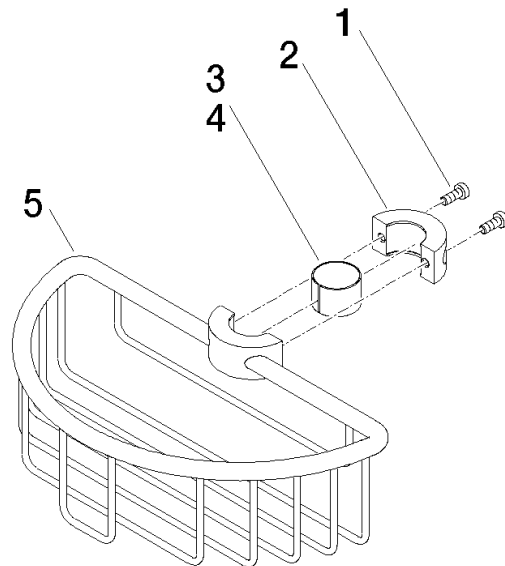

Shower basket for subsequent mounting on riser - Chrome

IMO

82 290 970

- width 200mm
- height 62 mm
- 125mm projection

Fits: IMO, LULU, MADISON, MEM, TARA,
CL.1, LISSÉ, VAIA, META, CYO

	Chrome	82 290 970-00
	Brushed Platinum	82 290 970-06
	Platinum	82 290 970-08
	Durabrand (23kt Gold)	82 290 970-09
	Dark Chrome	82 290 970-19
	Light Gold	82 290 970-26
	Brushed Light Gold	82 290 970-27
	Brushed Durabrand (23kt Gold)	82 290 970-28
	Matte Black	82 290 970-33
	Brushed Bronze	82 290 970-42
	Brushed Champagne (22kt Gold)	82 290 970-46
	Champagne (22kt Gold)	82 290 970-47
	Brushed Chrome	82 290 970-93
	Brushed Dark Platinum	82 290 970-99

82 290 970

mm [inches]

82 290 970

Spare parts list

No.	Item Number	Name	Quantity used	Delivery time
1	09 30 30 054 90	screw	4	2
2	08 17 97 520-00	holder	1	10
3	08 18 40 520 90	sleeve	1	2
4	08 18 40 521 90	sleeve	1	2
5	08 18 90 908-00	basket	1	60