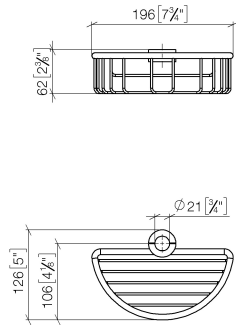

Shower basket for subsequent mounting on riser - Chrome

IMO

82 290 970

- width 200mm
- height 62 mm
- 125mm projection

Fits: IMO, LULU, MADISON, MEM, TARA,
CL.1, LISSÉ, VAIA, META, CYO

	Chrome	82 290 970-00
	Brushed Platinum	82 290 970-06
	Platinum	82 290 970-08
	Durabrand (23kt Gold)	82 290 970-09
	Dark Chrome	82 290 970-19
	Light Gold	82 290 970-26
	Brushed Light Gold	82 290 970-27
	Brushed Durabrand (23kt Gold)	82 290 970-28
	Matte Black	82 290 970-33
	Brushed Bronze	82 290 970-42
	Brushed Champagne (22kt Gold)	82 290 970-46
	Champagne (22kt Gold)	82 290 970-47
	Brushed Chrome	82 290 970-93
	Brushed Dark Platinum	82 290 970-99

82 290 970

mm [inches]

82 290 970

Spare parts list

No.	Item Number	Name	Quantity used	Delivery time
1	09 30 30 054 90	screw	4	2
2	08 17 97 520-00	holder	1	10
3	08 18 40 520 90	sleeve	1	2
4	08 18 40 521 90	sleeve	1	2
5	08 18 90 908-00	basket	1	60